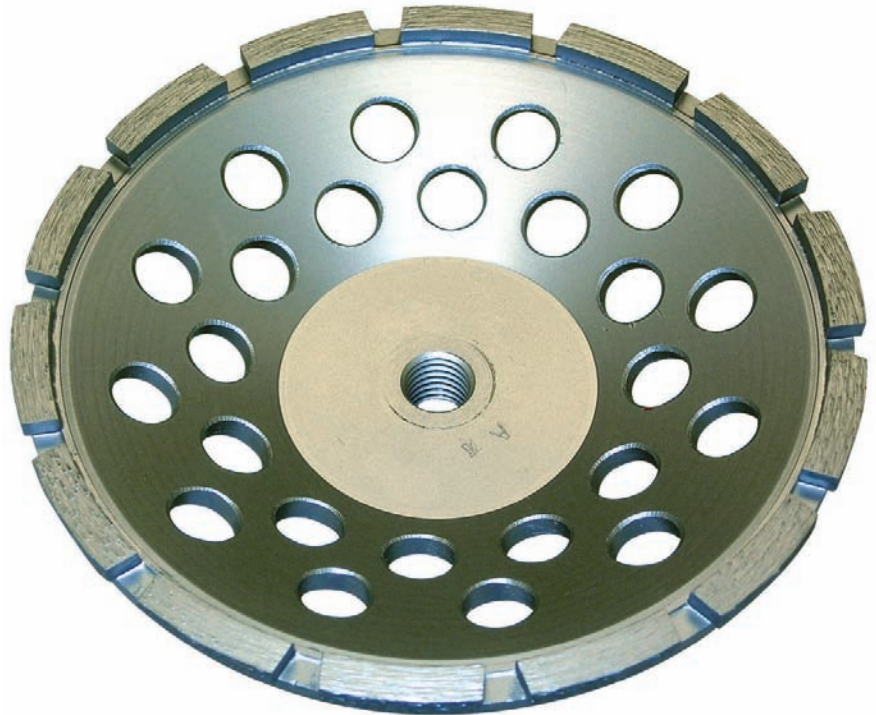

CUP WHEELS

FLOOR SURFACING / GRINDING

FLOOR SURFACING / GRINDING – Turbo Cup Wheel

Concrete Floor Grinding, Field Stones

Quality: Good

Life: Good

Speed: Good

| MODEL | SPECS | SRP (US\$) |
|-------------|----------------------------|------------|
| TAW40-18S | 4" Turbo Cup Wheel | \$69.00 |
| TAW40-18S1 | 4" Turbo Cup Wheel / Nut | \$69.00 |
| TAW45-18S | 4.5" Turbo Cup Wheel | \$85.00 |
| TAW45-18S1 | 4.5" Turbo Cup Wheel / Nut | \$85.00 |
| TAW70-24S | 7" Turbo Cup Wheel | \$134.00 |
| TAW70-24S1 | 7" Turbo Cup Wheel / Nut | \$134.00 |
| TAW100-24S | 10" Turbo Cup Wheel | \$199.00 |
| TAW100-24S1 | 10" Turbo Cup Wheel / Nut | \$199.00 |

FLOOR SURFACING / GRINDING – Turbo Cup Wheel

Concrete Floor Grinding, Field Stones

Quality: Better

Life: Extended

Speed: Good

| MODEL | SPECS | SRP (US\$) |
|-------------|----------------------------|------------|
| TAW40-18P | 4" Turbo Cup Wheel | \$80.00 |
| TAW40-18P1 | 4" Turbo Cup Wheel / Nut | \$80.00 |
| TAW45-18P | 4.5" Turbo Cup Wheel | \$103.00 |
| TAW45-18P1 | 4.5" Turbo Cup Wheel / Nut | \$103.00 |
| TAW70-18P | 7" Turbo Cup Wheel | \$161.00 |
| TAW70-24P1 | 7" Turbo Cup Wheel / Nut | \$161.00 |
| TAW100-36P | 10" Turbo Cup Wheel | \$250.00 |
| TAW100-36P1 | 10" Turbo Cup Wheel / Nut | \$250.00 |