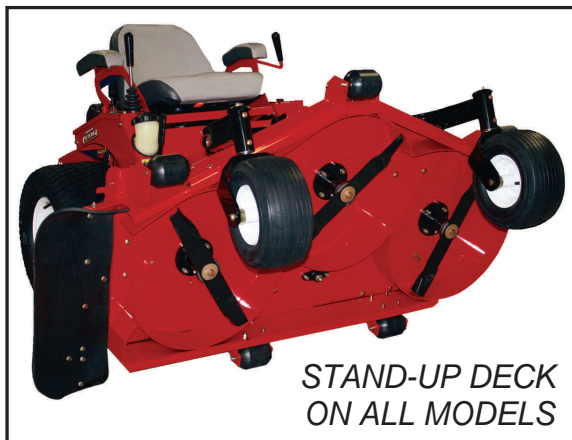

ZERO-TURN MOWERS

Country Clipper Mower Features:

- Deck size 38-72 inches
- Patented Stand-Up Deck on every mower makes underside access for cleaning and blade sharpening a snap
- Point-n-Go Joystick or Dual-Lever options for easy-to-use steering and speed control enables you to turn on a dime with 360° zero-radius turning
- Optional power lift push-button for height adjustments and deck stand up available on select models
- Residential, estate and commercial models available

COUNTRY
CLIPPER[®]
First With Innovations That Last

MODEL	DESCRIPTION	DECK SIZE	ENGINE MFR.	ACRES / HR.
JAZEE ONE	RESIDENTIAL	38-42"	B&S	UP TO 2.7
JAZEE	LARGE RESIDENTIAL	42-52"	B&S / KO	UP TO 3.9
JAZEE PRO	RESIDENTIAL/COMMERCIAL	48-60"	KAW / KO	UP TO 4.8
CHARGER	COMMERCIAL	52-60"	KAW / KO	UP TO 6
THE BOSS	LARGE COMMERCIAL	60-72"	KAW / KO	UP TO 8